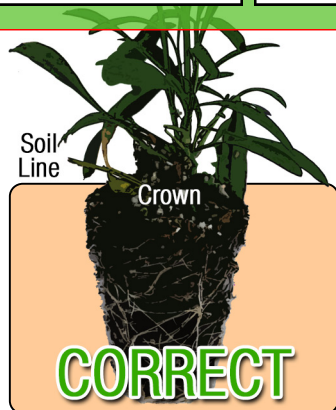

### Approximate Finish Time From Liner

☐ = Minimum ☐ = Maximum

pH: 5.8 - 7.0

Fertilization Recommendations: 100 - 150 PPM

EC: 1.0 - 2.0

Light Levels: Shade to part shade

Water Requirements: Dry moderately between waterings

Hardiness Zones: 10 - 11

Possible Problems: Insect: No major problems

Diseases: No major problems

Habit: Mounding

Day Length for Flowering: Day neutral

PGRs: Not required or recommended

Do NOT bury the crown of the plug