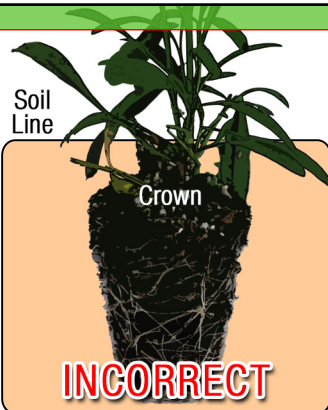

### Approximate Finish Time From Liner

☐ = Minimum ☐ = Maximum

pH: 5.8 - 7.0

Fertilization Recommendations: 100 - 150 PPM

EC: 1.0 - 2.0

Light Levels: Shade to part shade

Water Requirements: Dry moderately between waterings

Hardiness Zones: 10 - 11

Possible Problems: Insect: No major problems

Diseases: No major problems

Habit: Mounding

Day Length for Flowering: Day neutral

PGRs: Not required or recommended

Do NOT bury the crown of the plug