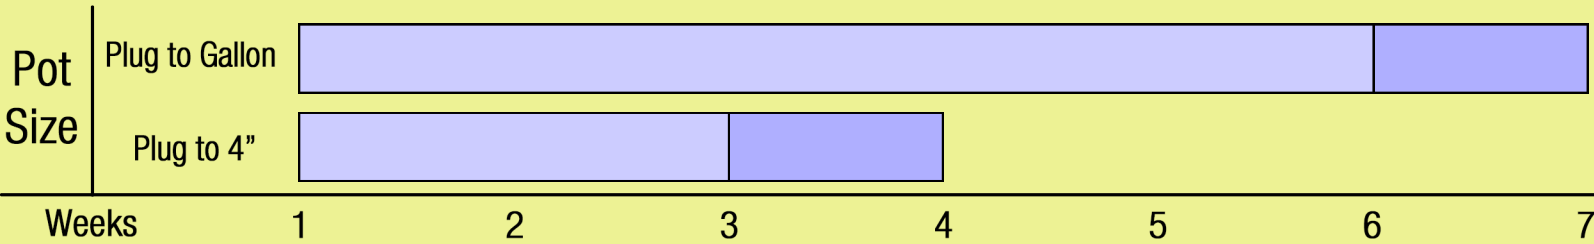

Growing Recipe

BEGONIA T REX® 'STARDUST'

T REX® SERIES

Approximate Finish Time From Liner

□ = Minimum □ = Maximum

pH: 6.0 - 6.5

Fertilization Recommendations: 150 - 200 PPM

EC: 1.2 - 2.4

Light Levels: Shade

Water Requirements: Dry moderately between waterings

Hardiness Zones: 9 - 11

Possible Problems: Insect: Aphids, thrips and mealy bug are possible
Diseases: Bacterial, fungal diseases possible.

Habit: Shrubby

Day Length for Flowering: Day neutral

PGRs: Not required or recommended

Do NOT bury the crown of the plug

Description

A galaxy of colors and a marvelous plant. Fresh green, burgundy and violet foliage, stippled and spotted with cream colored dots. Large, mounding habit. Great for use indoors or as a landscape plant.