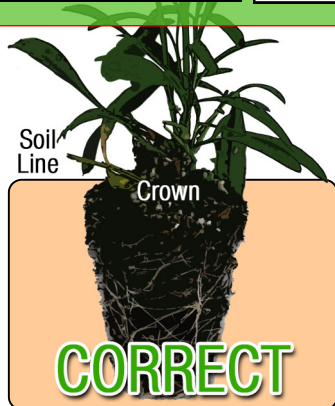

Growing Recipe

BEGONIA T REX® 'STARDUST'

T REX® SERIES

Approximate Finish Time From Liner

□ = Minimum □ = Maximum

pH: 6.0 - 6.5

Fertilization Recommendations: 150 - 200 PPM

EC: 1.2 - 2.4

Light Levels: Shade

Water Requirements: Dry moderately between waterings

Hardiness Zones: 9 - 11

Possible Problems: Insect: Aphids, thrips and mealy bug are possible
Diseases: Bacterial, fungal diseases possible.

Habit: Shrubby

Day Length for Flowering: Day neutral

PGRs: Not required or recommended

Do NOT bury the crown of the plug

Description

A galaxy of colors and a marvelous plant. Fresh green, burgundy and violet foliage, stippled and spotted with cream colored dots. Large, mounding habit. Great for use indoors or as a landscape plant.