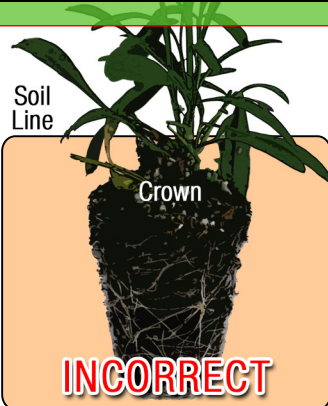

Growing Recipe

BEGONIA T REX® 'STARDUST'

T REX® SERIES

Approximate Finish Time From Liner

□ = Minimum □ = Maximum

pH: 6.0 - 6.5

Fertilization Recommendations: 150 - 200 PPM

EC: 1.2 - 2.4

Light Levels: Shade

Water Requirements: Dry moderately between waterings

Hardiness Zones: 9 - 11

Possible Problems: Insect: Aphids, thrips and mealy bug are possible
Diseases: Bacterial, fungal diseases possible.

Habit: Shrubby

Day Length for Flowering: Day neutral

PGRs: Not required or recommended

Do NOT bury the crown of the plug

Description

A galaxy of colors and a marvelous plant. Fresh green, burgundy and violet foliage, stippled and spotted with cream colored dots. Large, mounding habit. Great for use indoors or as a landscape plant.