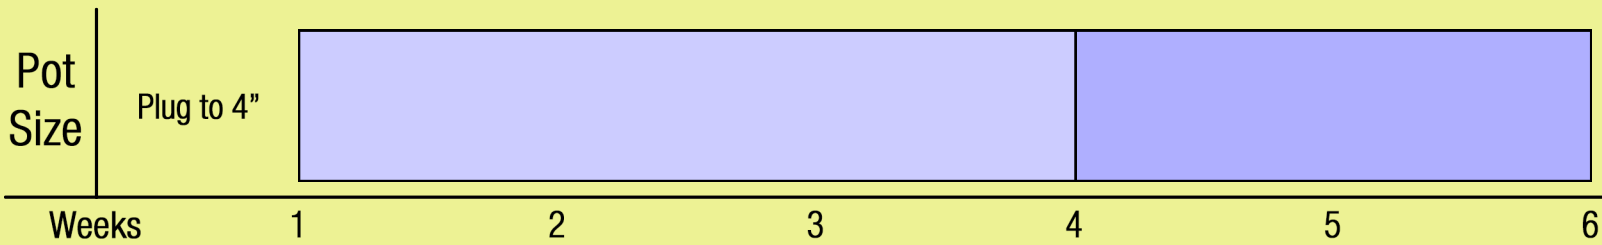

Growing Recipe

BEGONIA T REX® 'PAINTER'S PALETTE'

T REX® SERIES

Approximate Finish Time From Liner

 = Minimum

 = Maximum

pH: 6.0 - 6.5

Fertilization Recommendations: 150 - 200 PPM

EC: 1.2 - 2.4

Light Levels: Shade

Water Requirements: Drip irrigation preferred. Dry down moderately between cycles.

Hardiness Zones: 8 - 11

Possible Problems: Insect: Aphids, spider mites, thrips & whitefly are possible