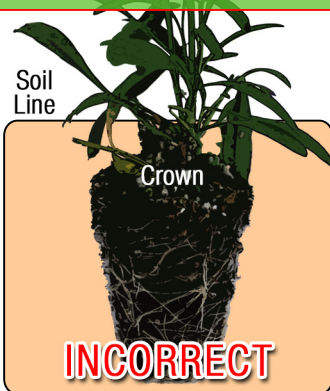

Growing Recipe

BEGONIA T REX® 'PAINTER'S PALETTE'

T REX® SERIES

Approximate Finish Time From Liner

 = Minimum

 = Maximum

pH: 6.0 - 6.5

Fertilization Recommendations: 150 - 200 PPM

EC: 1.2 - 2.4

Light Levels: Shade

Water Requirements: Drip irrigation preferred. Dry down moderately between cycles.

Hardiness Zones: 8 - 11

Possible Problems: Insect: Aphids, spider mites, thrips & whitefly are possible

Habit: Upright

Diseases: Bacterial, fungal diseases are possible

Day Length for Flowering: Day neutral

Do NOT bury the crown of the plug

Description

With leaves shaped like an artist's palette, this hybrid is classy and understated. T REX™ 'Painter's Palette' has a red and green background washed with charcoal and black and liberally dotted with white at the edges. Economical to grow, tolerating cooler temperatures and keeping its foliage more than most Rex types.