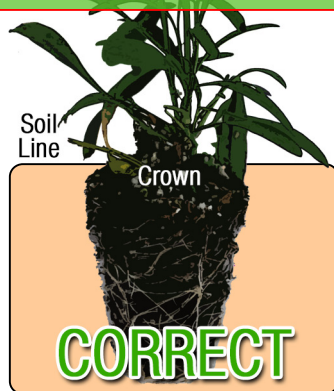

Growing Recipe

BEGONIA T REX® 'PAINTER'S PALETTE'

T REX® SERIES

Approximate Finish Time From Liner

 = Minimum

 = Maximum

pH: 6.0 - 6.5

Fertilization Recommendations: 150 - 200 PPM

EC: 1.2 - 2.4

Light Levels: Shade

Water Requirements: Drip irrigation preferred. Dry down moderately between cycles.

Hardiness Zones: 8 - 11

Possible Problems: Insect: Aphids, spider mites, thrips & whitefly are possible

Habit: Upright

Diseases: Bacterial, fungal diseases are possible

Day Length for Flowering: Day neutral

Do NOT bury the crown of the plug

Description

With leaves shaped like an artist's palette, this hybrid is classy and understated. T REX™ 'Painter's Palette' has a red and green background washed with charcoal and black and liberally dotted with white at the edges. Economical to grow, tolerating cooler temperatures and keeping its foliage more than most Rex types.