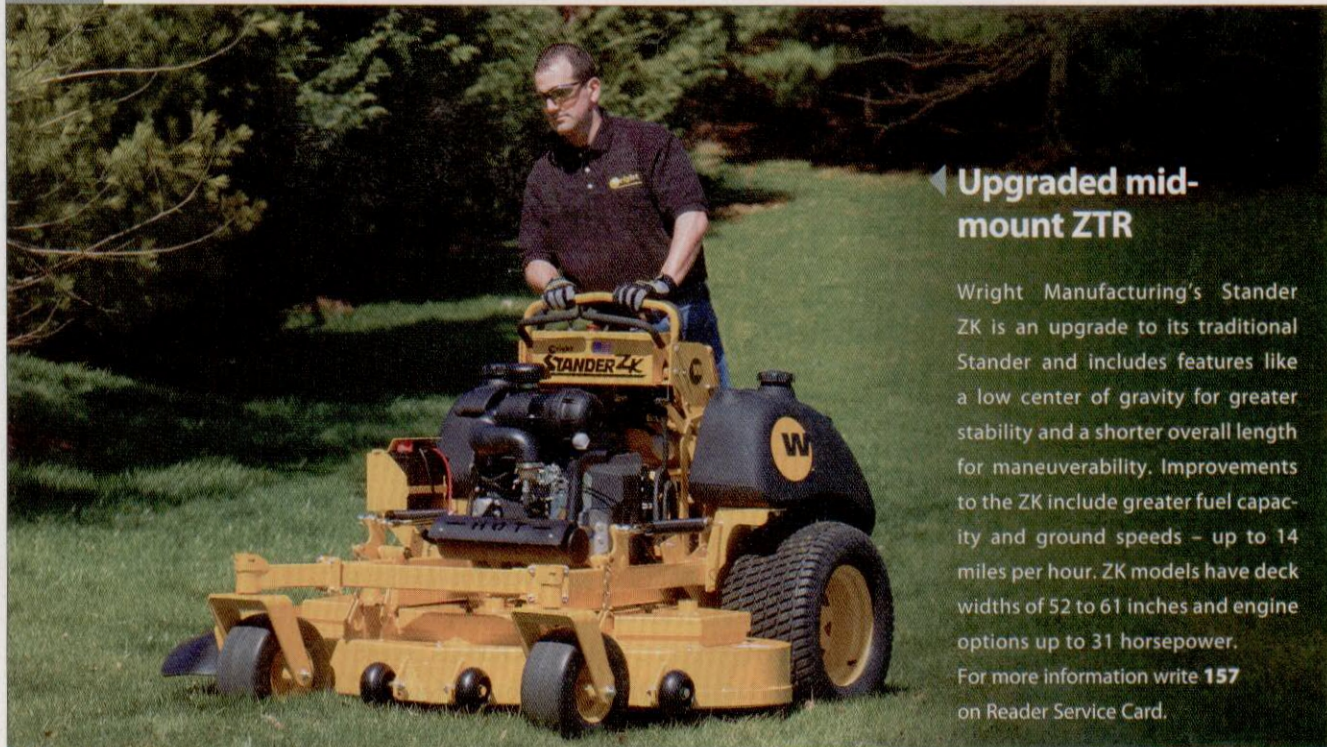

FENCING: ADD-ON SERVICES IN A DOWN ECONOMY

TOTAL
landscape[®]
CARE

OCTOBER 2008

www.TotalLandscapeCare.net

NEW FOR 2009
blowers, vacs & saws

2008
GIE+EXPO
product
preview

Big League
turf care at
FENWAY PARK

◀ Upgraded mid-mount ZTR

Wright Manufacturing's Stander ZK is an upgrade to its traditional Stander and includes features like a low center of gravity for greater stability and a shorter overall length for maneuverability. Improvements to the ZK include greater fuel capacity and ground speeds – up to 14 miles per hour. ZK models have deck widths of 52 to 61 inches and engine options up to 31 horsepower. For more information write **157** on Reader Service Card.

Leatherman ▶ pruner features professional tools

The new Leatherman Genus pruner features a rotating handle that stores a full set of professional tools. By pushing a button and flipping the handle, a knife, Phillips screwdriver, sprinkler head adjustment tool/flat screwdriver, bottle opener and aggressive saw appear. Also included is a diamond-coated and wood/metal file that can be used as an open-end wrench for adjusting the pruner nut.