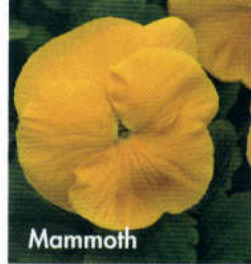

continued from page 32

Mammoth

'Fancy Fresco'

Trumpet Red

'Electra'

**Novalis**

■ 'White Diamonds' is a new hydrangea with glistening white panicles showcasing in summer and fall. Smaller and more manageable than most hydrangea paniculatas, it boasts dark-green, leathery foliage with increased heat and drought tolerance. This hydrangea reaches a mature height of 4 feet, and it takes full sun to afternoon shade. It's hardy in Zones 3-9.

**Selecta First Class**

■ Gaillardias are all new from Selecta. Trumpet Red, with its impressive blooming power, is perfect for the landscape and in mixed containers. Large flowers and the interesting flower form add color and texture to any planting. It is an easy-to-care and drought-tolerant variety. Trumpet Red is an outstanding performer for gallon pots, larger containers, and the landscape.

**Skagit Gardens**

■ When weather changes from cool to

warm to cool again, the individual flowers of coreopsis 'Red Shift' open in different hues of yellow and red, showing the full color range all at the same time. Even in more settled climates, the red/yellow shift is dramatic from summer to fall. As a solid landscape addition, the plant's sturdy, well-branched habit ensures it a place in a sunny garden.

**Silver Vase**

■ The yellow bloom of the Phalaenopsis orchid 'Fancy Fresco' is fronted by a small red center and tapered lip. This variety grows to a height of 30 inches with an average leaf span of 18 inches. The average bloom count includes six or more blooms and grows best when left in low to medium light.