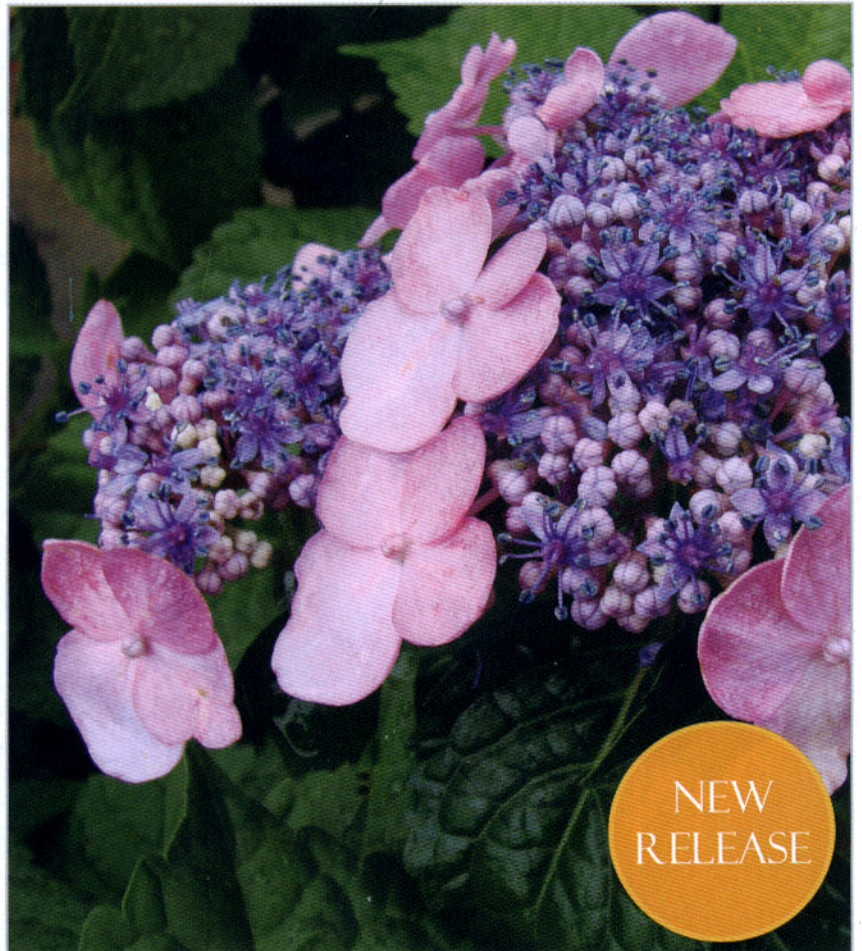

NEW
RELEASE

ECHINACEA PURPUREA 'PINK POODLE' PPI9428

This pink "puppy" is prancing into the coneflower arena with amazingly large and fluffy 4" wide flower heads. Bred by internationally renowned local breeders, Terra Nova Nurseries, these bright pink flowers are a departure from the Echinacea 'Razzmatazz' hybrids and feature strong, up to 32" tall, well-branched stems with excellent vigor. This was no "dog" in our trials! – It's a Grand Champion! Loves sun. Arriving in our garden centers Memorial Weekend.

TWIST-N-SHOUT™ BIGLEAF HYDRANGEA PPAF

Like all plants in the Endless Summer® Collection, Twist-n-Shout produces abundant blooms on both old and new wood all summer long. Lacy deep-pink centers are surrounded by gorgeous blossoms of pink or periwinkle blue, depending on soil type. Sturdy red stems and glossy deep green leaves turn red-burgundy in fall to offer year-round interest in the garden. Easy to care for and hardy to USDA Zone 4, Twist-n-Shout is an elegant stand-alone specimen, dramatic in combination with other plants, and compact enough for containers. Likes part shade, mature size 3-5'. Available May 1st.